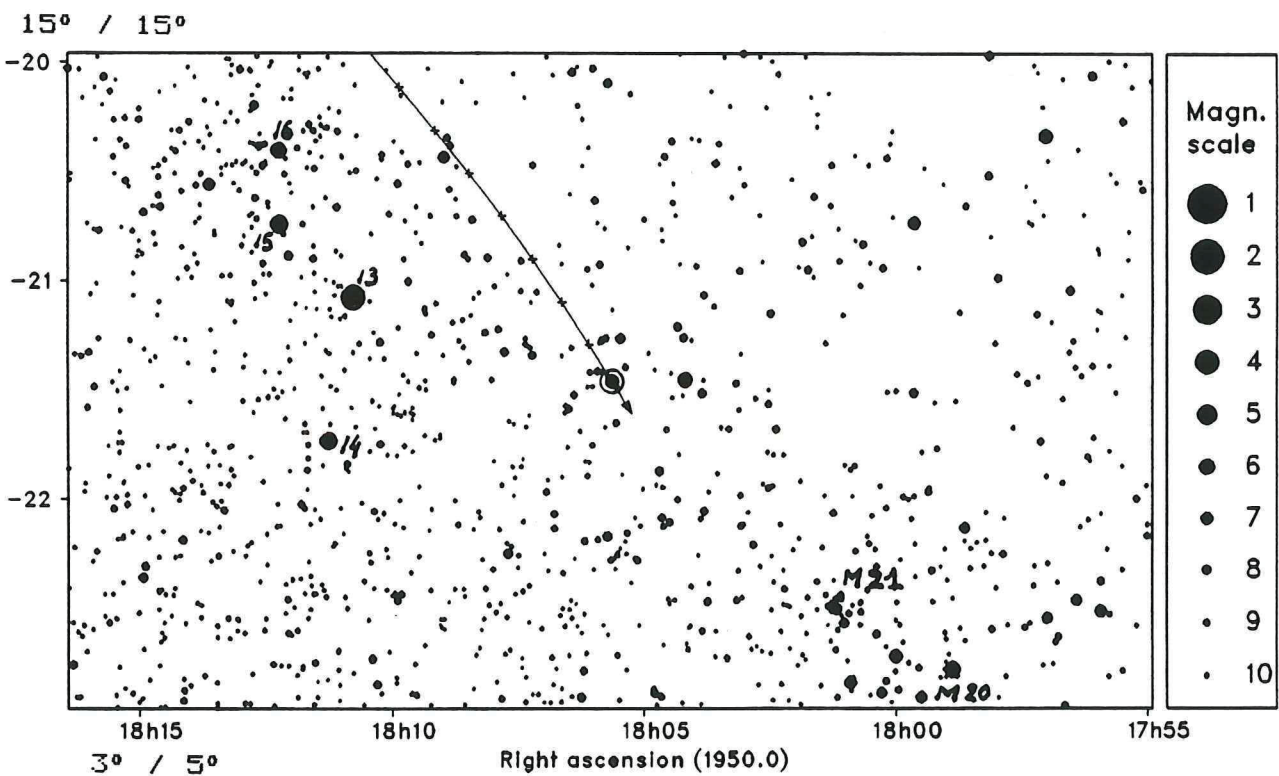

# 679 Pax - SAO 186343

1990 aug 9 21h12.5m U.T.

Minor planet :

V. mag. = 12.65 Diam. = 73.6 km = 0.07"  
 $\mu = 33.57''/h$   $\pi = 5.89''$  Ref. = MPC 4378

Star :

Source cat. LickV

$\alpha = 18h05m38.583s$   $\delta = -21^{\circ}27'29.81''$

V. mag. = 6.60 Ph. mag. = 7.45

$\Delta m = 6.0$

Max. dur. = 7.3 s

Sun : 134°

Moon : 86° , 88%

PLOT 797 21.08.57 TUES 2 MAY, 1989 JOB-BRITCH7272 AGFA G...ERT DISSPLA 10.5

CHARTS, INFORMATIONS, & REPORT FORMS, PLEASE CONTACT :  
 EAON, rue de Mariembourg, 35; B 6381 VIROINVAL-DOURBES; BELGIUM